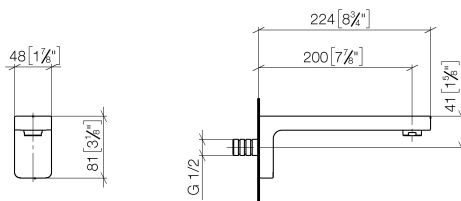

## Sink - LULU

Lavatory spout, wall-mounted without drain - polished chrome

Article number: 13 800 710-00 0010

- 7-7/8" Projection
- Rigid spout
- Round aerated stream
- 1-5/8" hole diameter
- 1/2" connection
- Plug-in connection mounting
- Water flow rate limited to max. 1.2 gpm
- lead-free

## Dimensional drawing

mm [inches]

All dimensions in mm / inch = mm x 0,0394