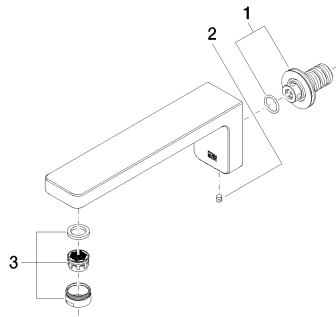

## Sink - LULU

Lavatory spout, wall-mounted without drain - polished chrome

Article number: 13 800 710-00 0010

35 080 970-90 0010

Rough-in adapter -

## Spare parts list

Number	Item Number	Designation	Number of units
1	90 24 03 108 00 90	nipple set	1
2	04 31 11 004 00 90	pin	1
3	90 23 01 118 04-00	aerator	1