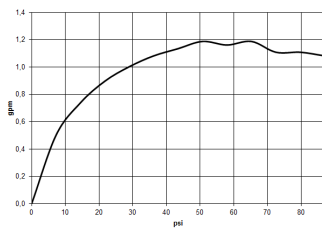

## Dimensional drawing

mm [inches]

All dimensions in mm / inch = mm x 0,0394

## Flow rate chart